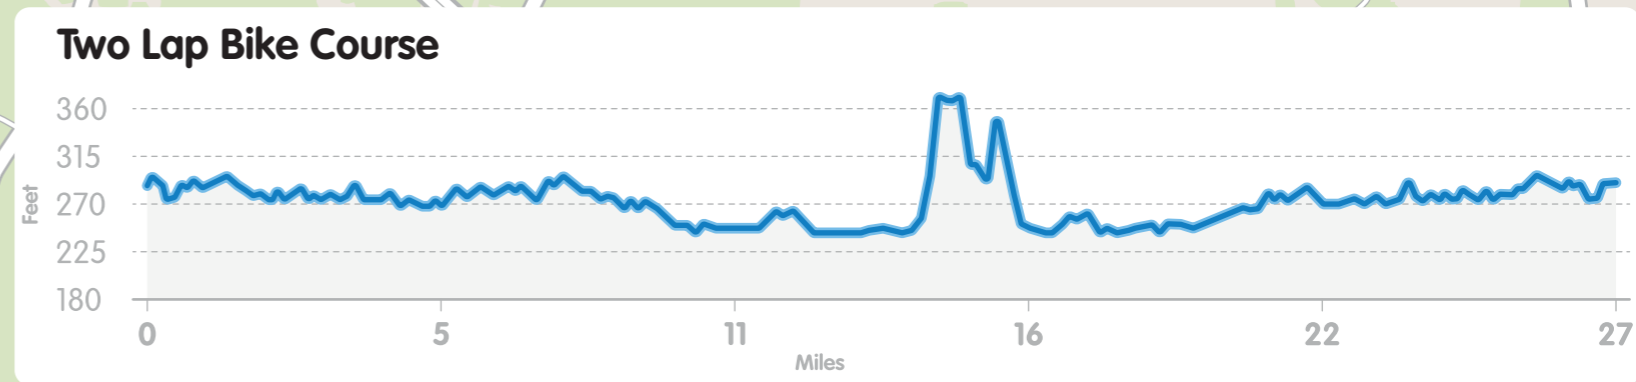

CIRENCESTER

A417

FAIRFORD

A419

A417

A417

START/FINISH

Lake 32
Ashton Keynes
Water Park

START LAP 2

A419

MARSTON MEYSEY

KEMPSFORD

CASTLE EATON

HANNINGTON

CRICKLADE

A419